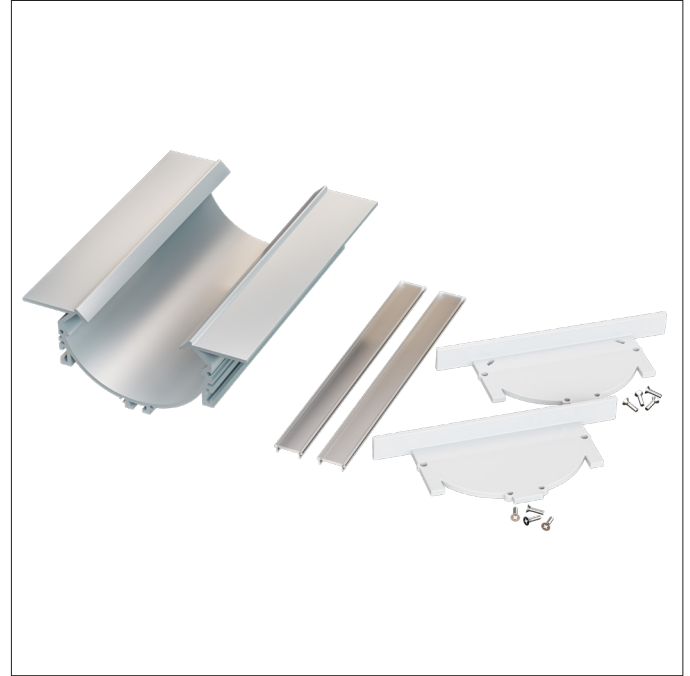

ARC BUNDLE

Aluminum Tape Light Channel Bundle

Perfect for in-wall accent lighting, the Arc's design which allows two strips of white or color changing tape light for more intense accents when needed. The concave design reflects the light providing a diffused light without seeing the light source or dotting.

- Mounting channel for tape light
- Maximum recommended wattage per foot of tape light < 9W/ft (30W/M)
- Frosted, UV & flame resistant lens protects light source while evenly diffusing light
- Choose between single or dual-run tape
- Field cuttable lens and channel
- Lightweight anodized aluminum provides excellent heat dissipation
- End caps included for a tailored look
- Compatible with most Trulux tape light

Available Finishes

Compatible Tape Light

- Single Color (10mm)
- Tunable CCT (10mm)
- RGBW / RGBTW (12mm)

ARC BUNDLE ORDERING INFORMATION

PE-ARC-2M-BNDL1	2M Arc Single Bundle Includes: (1) 2M Arc Channel, (2) 2M High Grade Diffusion Lens, (1) End Cap w/ Hole, (1) End Cap w/o Hole, (6) Mounting Clips, (1) 180° Splicing Strip

PROJECT:
TYPE:
LOCATION:
CATALOG NUMBER: