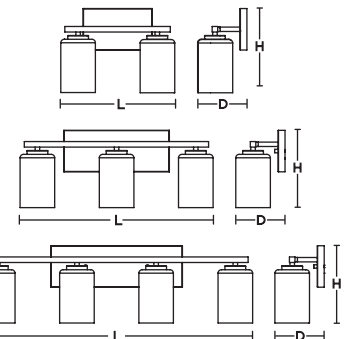

Construction

Metal frame. The backplate fits over a standard junction box.
Power supply connections must be made inside a junction box (not included).

Finish

Black, Satin Nickel or Light Antique Brass finish.

Diffuser

White glass diffuser.

Lamping

For use with (2), (3) or (4) 60W Max medium base bulb (lamp not included).
120V medium base socket. Sockets can be labeled for reduced wattage upon request.

Certification

ORDERING INFORMATION

| Black | Satin Nickel | Light Antique Brass | Qty. | Lamp | H | L | D |
|--------------|--------------|---------------------|------|-----------|--------|-----|--------|
| LEOV1309MBBK | LEOV1309MBSN | LEOV1309MBLB | 2 | 60W (MAX) | 8-3/4" | 13" | 5-1/2" |
| LEOV2209MBBK | LEOV2209MBSN | LEOV2209MBLB | 3 | 60W (MAX) | 8-3/4" | 22" | 5-1/2" |
| LEOV3109MBBK | LEOV3109MBSN | LEOV3109MBLB | 4 | 60W (MAX) | 8-3/4" | 31" | 5-1/2" |