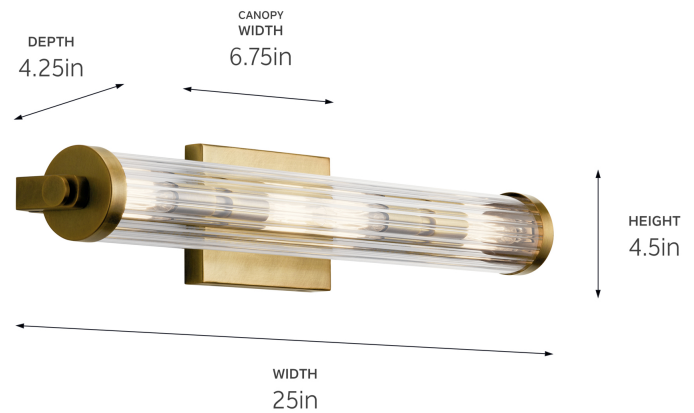

SPECIFICATIONS

Certifications/Qualifications

ADA Compliant	No
Prop65	Yes
DarkSky Approved	No
Location Rating	Damp
	kichler.com/warranty

Dimensions

Height	4.5"
Width	25"
Height From Center Of Wall Opening (Spec Sheet)	2.25"
Depth	4.25"
Weight	4.1 LBS
Canopy Height	4.5"
Canopy Width	6.75"
Canopy Depth	0.8"

Electrical

Input Voltage	120 V

Light Source

Light Source	Bulb
Lamp Included	Not Included
# Of Bulbs/LED Modules	4
Max Or Nominal Watt	40 W
Lamp Type	T
Socket Type	E12 (Candelabra)
Dimmable	Yes

Mounting/Installation

Interior/Exterior	Interior Product
Mounting Weight	3 LBS
Modular	No
Lead Wire Length	6

FIXTURE ATTRIBUTES

Housing/Glass

Primary Material	Steel
Shade Included	No
Shade Dimensions	2.75 DIA X 23.00

Product/Ordering Information

Sku	45649NBR
Finish	Natural Brass
UPC	783927568661

Finishes

- Black
- Natural Brass
- Polished Nickel