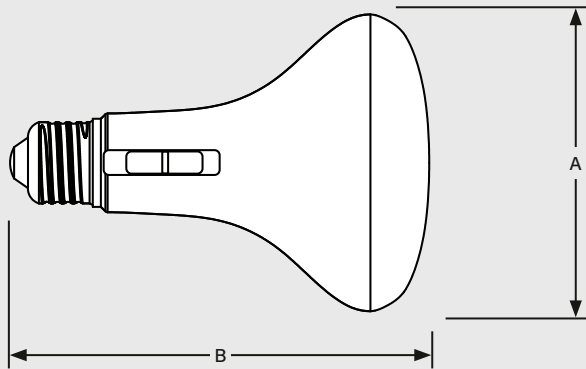

KT-LEDXBR30-XCSF /G4

GENERAL PURPOSE LED LAMP

DESCRIPTION

BR30 Flood | E26 Medium Base | Color Select |
 Dimmable | 25,000hr Lifetime

APPLICATIONS

- Recessed lighting
- Track lighting
- Surface-mount ceiling fixtures

PERFORMANCE SPECIFICATIONS

Keystone Catalog Number	Wattage	Selectable CCT	Lumens	Efficacy	Input Voltage	Dimming	CRI	Base Type	Power Factor	Legacy Equivalent Wattage
KT-LED7.5BR30-9CSF /G4	7.5W	2700K	650	87 lm/W	120V	Yes	>90	E26	0.9	65W
		3000K								
		3500K								
		4000K								
		5000K								
KT-LED8BR30-8CSF /G4	8W	2700K	650	81 lm/W	120V	Yes	>80	E26	0.7	65W
		3000K								
		3500K								
		4000K								
		5000K								

KT-LEDXBR30-XCSF /G4

GENERAL PURPOSE LED LAMP

PHYSICAL SPECIFICATIONS

KT-LED7.5BR30-9CSF /G4

KT-LED8BR30-8CSF /G4

Lamp Dimensions		
Catalog Number	KT-LED7.5BR30-9CSF /G4	KT-LED8BR30-8CSF /G4
A (Diameter)	3.74"	3.74"
B (Length)	5.12"	5.12"