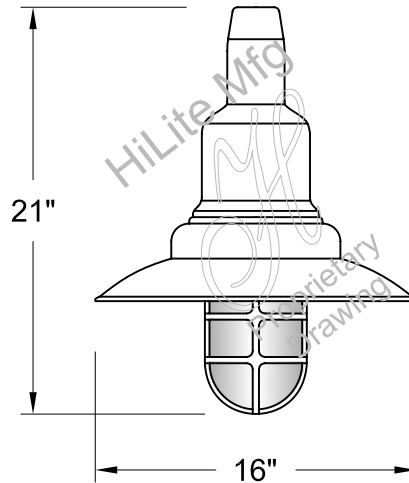

H-1356 Harbor Collection

Job Name:
Type:
Quantity:

HI-LITE MFG. CO., INC

13450 Monte Vista Avenue
Chino, California 91710
Telephone: (909) 465-1999
Toll Free: (800) 465-0211
Fax: (909) 465-0907
web: www.hilitemfg.com
e-mail: sales@hilitemfg.com

FINISH -Offered in exceptional finishes, comprised of: polyester/polished powder coat, baking enamel liquid, raw metal, or galvanized finishes.

Standard Finishes are: 91(Black), 93(White), 95(Dark Green), 96(Galvanized), BR47(Powder Coat Rust), BK01(Black Texture), GN20(Powder Coat Patina).

Upgraded Finishes are: 29, 66, 82, 90, 92, 94,97,99, 100, 103, 104, 105, 110, 110, 112, 113, 114, 115, 117, 118, 119, 120, 127, 128, 129, 133, 134, 135, 136, 11, 98, 101, 102, 137, 138, 139, 140, 121, 122, 123, 124, 125, 126, 01, 22, 25, 33, 77, 89, 24, 44, 48, 49, 15, 16, 55.

For interior finish of fixture refer to color chart on pages 344-348.

MOUNTING - Cord, Stem, Arm, and Flush mounting available.

ACCESSORIES - SK(Swivel Knuckle) and FX(Flexible tubing for cord mounted fixture only) available.

REFLECTOR - Heavy duty, spun shade, aluminum 6061-0 and/or 1100-0, galvanized 22 gauge, steel 20/22 gauge, copper 032/040 and brass 032/040 construction. Dependant on finish.

SOCKETS/LAMPS - Available in:

Incandescent

- rated 200 watt max/120 volt, medium base.

Compact Fluorescent(CFL)

- rated 13/18/26/32/42/57 watt max/120/277 volt, GX24Q base.

Metal Halide(MH)

- rated 35/50/70/100/150/175 watt max/120/208/240/277 volt, medium base, 4KV socket.

High Pressure Sodium(HPS)

- rated 50/70/100/150 watt max/120/277 volt, medium base.

Light-Emitted Diode(LED)

-See LED specification sheet.

LENS OPTION - CLR(Clear), RIB(Clear Ribbed), FR(Frost), RD(Red), BL(Blue), GRN(Green), AM(Amber) and AMC(Amber Crackle) available.

MADE IN THE U.S.A.

Suitable for wet location.
(Except when cord mounted)