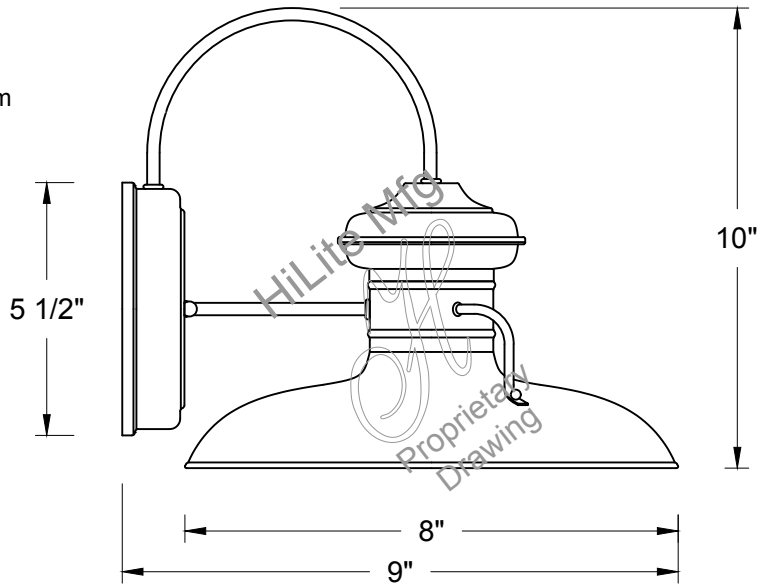

**HI-LITE MFG.
CO., INC**

13450 Monte Vista Avenue
Chino, California 91710
Telephone: (909) 465-1999
Toll Free: (800) 465-0211
Fax: (909) 465-0907
web: www.hilitemfg.com
e-mail: sales@hilitemfg.com

**H-7161-B
Milkman Collection**

Job Name: _____
Type: _____
Quantity: _____

FINISH -Offered in exceptional finishes, comprised of: polyester/polished powder coat, baking enamel liquid, raw metal, or galvanized finishes.

- Standard Finishes are: 91(Black), 93(White), 95(Dark Green), 96(Galvanized), BR47(Powder Coat Rust), BK01(Black Texture), GN20(Powder Coat Patina).
- Upgraded Finishes are: 29, 66, 82, 90, 92, 94, 97, 99, 100, 103, 104, 105, 110, 112, 113, 114, 115, 117, 118, 119, 120, 127, 128, 129, 133, 134, 135, 136, 138, 139, 140, 11, 121, 122, 123, 124, 125, 126, 01, 22, 25, 33, 77, 89, 24, 44, 48, 49.

For interior finish of fixture refer to color chart on pages 344-348.

REFLECTOR - Heavy duty, spun shade, aluminum 6061-0 and/or 1100-0, galvanized 22 gauge, steel 20/22 gauge, copper 032/040 and brass 032/040 construction. Dependant on finish.

SOCKETS/LAMPS - Available in:
Incandescent
- rated 100 watt max/120 volt, medium base.

MOUNTING - Wall Mount.

ACCESSORIES - WGR(Wire Guard) available.

MADE IN THE U.S.A.

Suitable for wet location.
(Except when cord mounted)